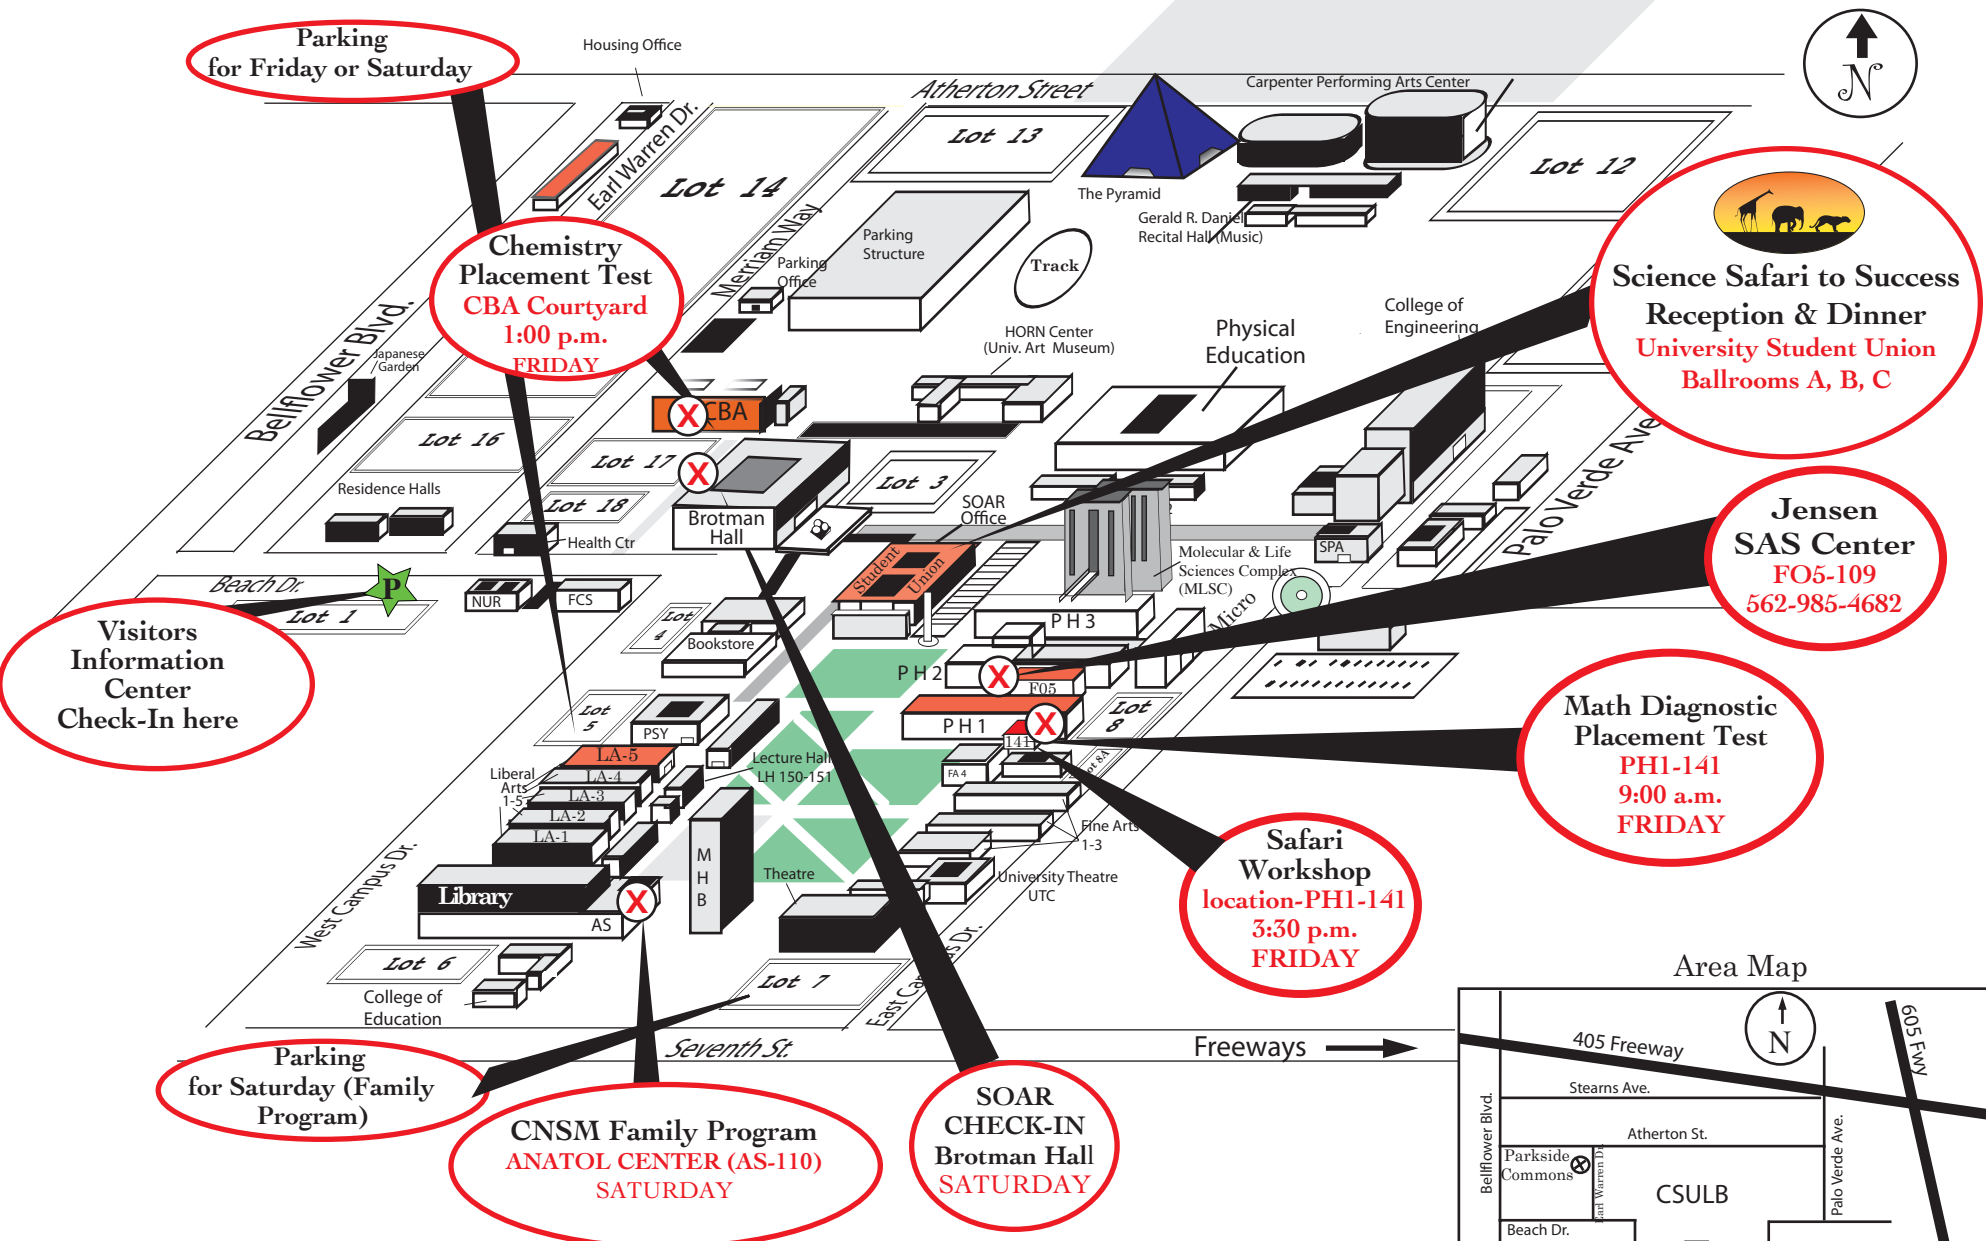

**California State University, Long Beach**  
**Science Safari to Success - Summer 2009**  
**Jensen Student Access to Science & Mathematics Center**

**Parking for Friday or Saturday**

**Chemistry Placement Test  
CBA Courtyard  
1:00 p.m.  
FRIDAY**

**Science Safari to Success  
Reception & Dinner  
University Student Union  
Ballrooms A, B, C**

**Jensen SAS Center  
FO5-109  
562-985-4682**

**Visitors Information Center  
Check-In here**

**Math Diagnostic Placement Test  
PH1-141  
9:00 a.m.  
FRIDAY**

**Safari Workshop  
location-PH1-141  
3:30 p.m.  
FRIDAY**

**Parking for Saturday (Family Program)**

**CNSM Family Program  
ANATOL CENTER (AS-110)  
SATURDAY**

**SOAR CHECK-IN  
Brotman Hall  
SATURDAY**

**Check-in at Visitor Information Center on Beach Drive  
Need Assistance? Call 562-985-4682 or 562-985-5720**